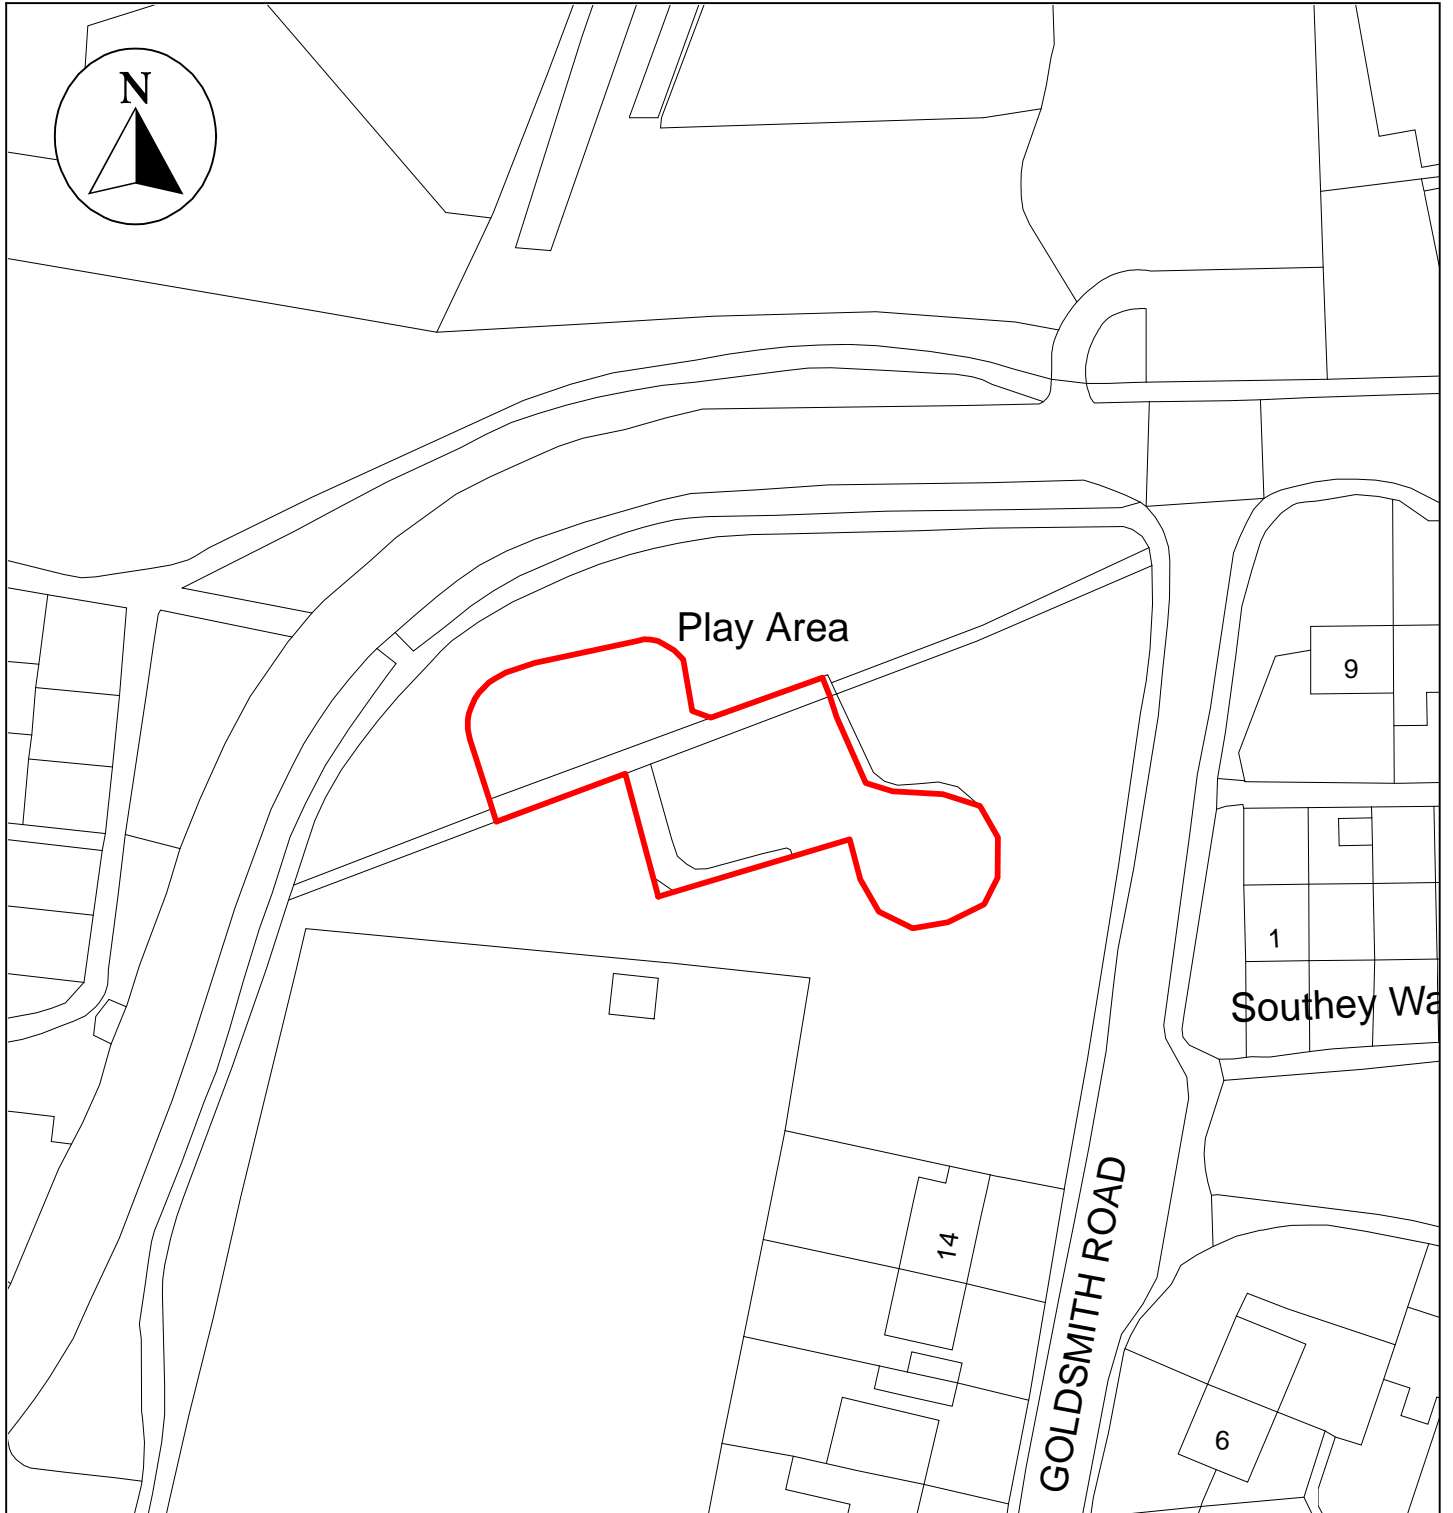

Public Space Protection Order Cumberland Council 2024

ANTI-SOCIAL BEHAVIOUR CRIME AND
POLICING ACT 2014

Orgill Play Area, Southey Walk, Egremont, CA22 2HH

Neighbourhoods
Education and Enforcement
Allerdale House
Workington
CA14 3YJ

Scale: 1 : 750
Date: February 2024

©crown copyright database rights 2024
ordnance survey AC0000861732